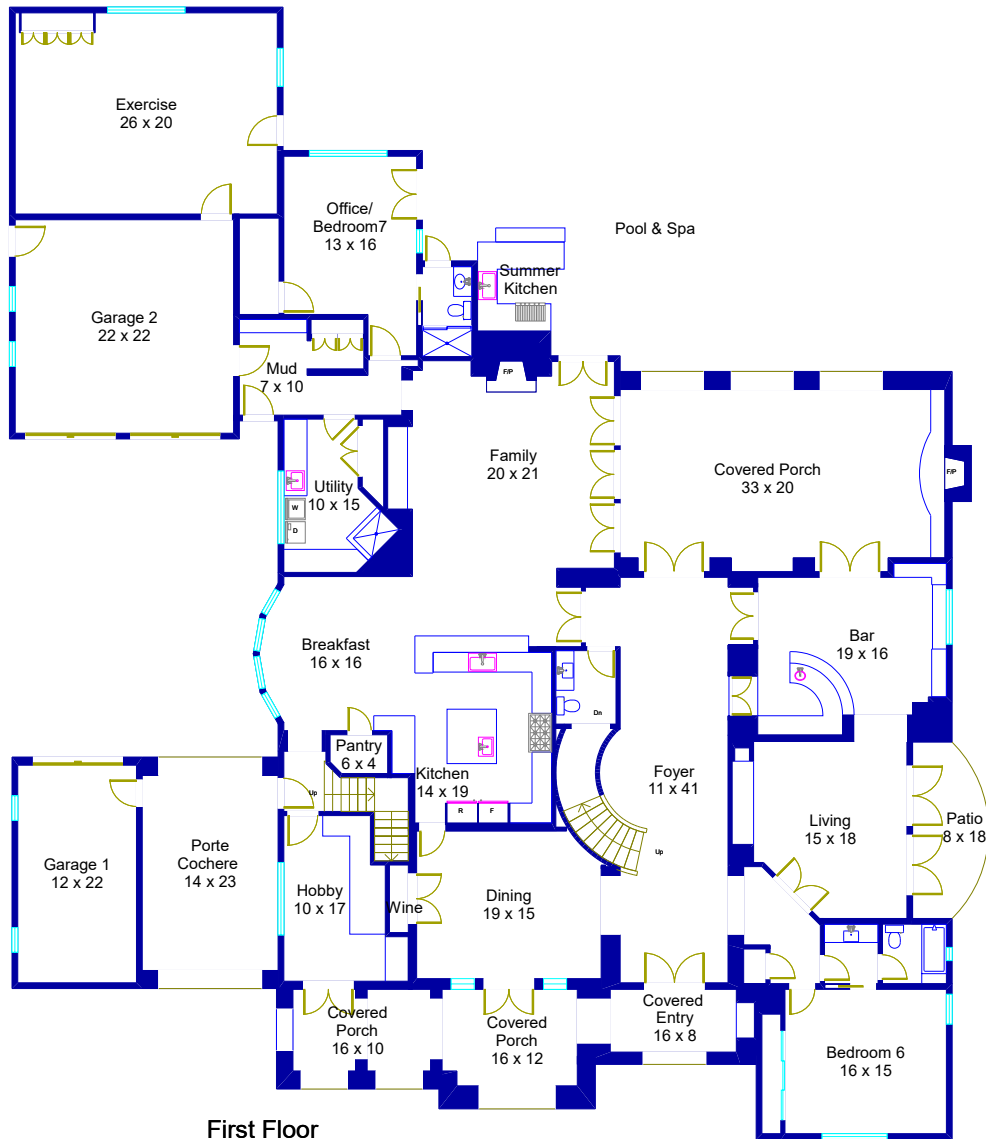

3407 Woodcutters Way Austin, Texas

© Floor Plan Graphics LLC 2026. This floor plan is an artistic rendering only. All dimensions are approximate. Floor Plan Graphics LLC and Moreland Properties make no representation or warranty as to this rendering's accuracy and no measurements or dimensions should be relied upon without independent verification. This floor plan, including all associated square footage data and materials, is the exclusive property of Floor Plan Graphics LLC and is protected by applicable intellectual property laws.