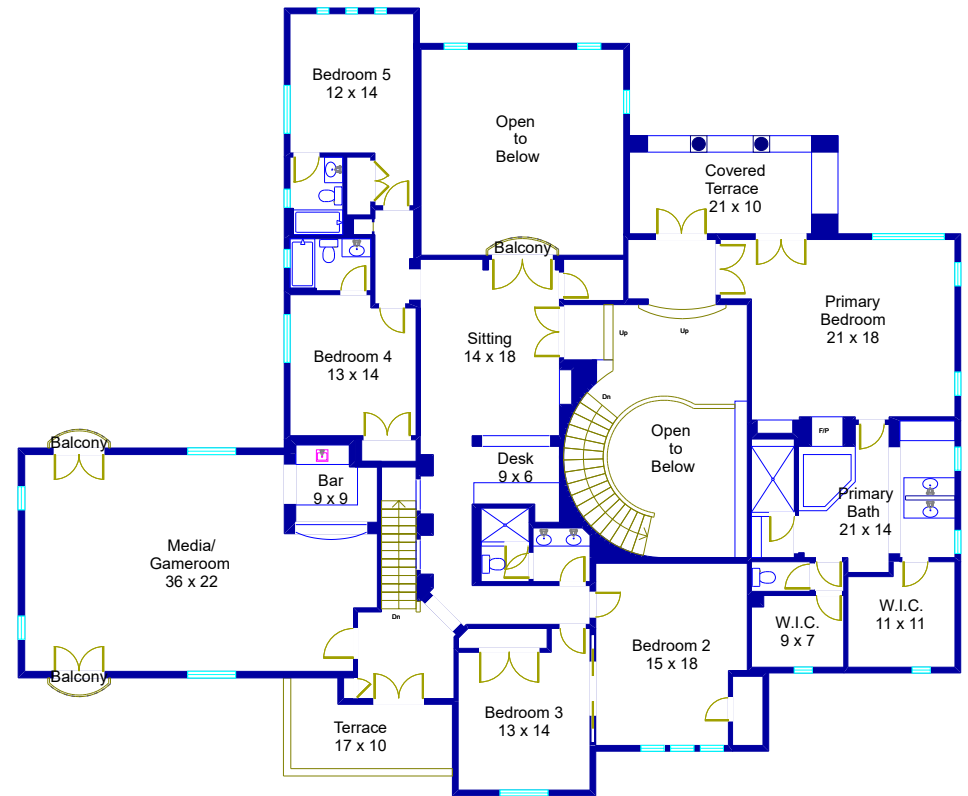

3407 Woodcutters Way Austin, Texas

© Floor Plan Graphics LLC 2026. This floor plan is an artistic rendering only. All dimensions are approximate. Floor Plan Graphics LLC and Moreland Properties make no representation or warranty as to this rendering's accuracy and no measurements or dimensions should be relied upon without independent verification. This floor plan, including all associated square footage data and materials, is the exclusive property of Floor Plan Graphics LLC and is protected by applicable intellectual property laws.